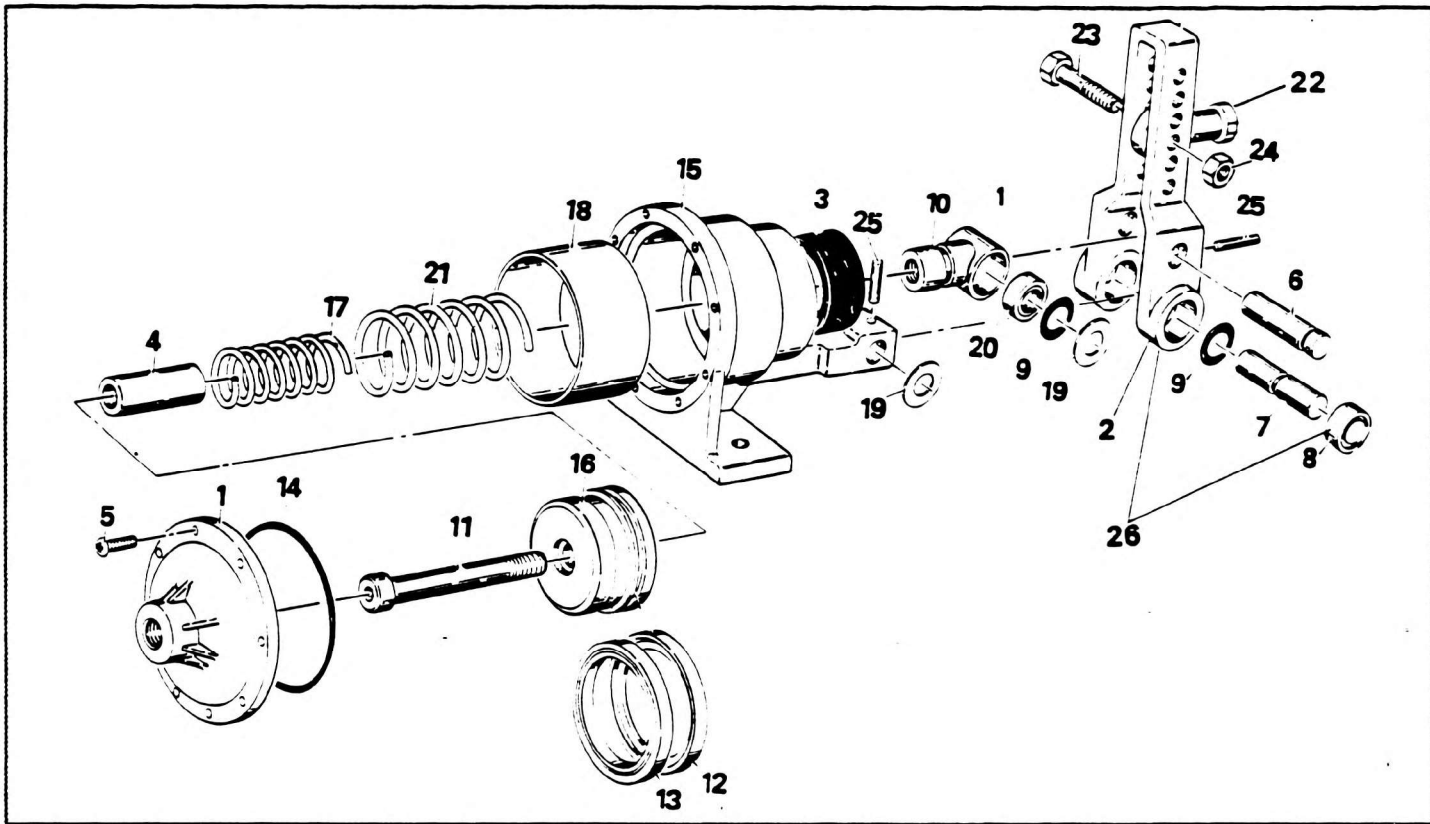

THROTTLE CYLINDER ASSEMBLY

GROVE

NO.	PART NO.	QTY	DESCRIPTION	NO.	PART NO.	QTY	DESCRIPTION
	7-372-003053		COMPLETE ASSY				
	* 9-926-103031	1	REPAIR KIT	17	9-926-105103	1	SPRING
1	9-926-105883	1	COVER	18 *	NOT SERVICED	1	SHELL, CYLINDER
2	NOT SERVICED	1	LEVER	19	9-926-103024	4	WASHER
3 *	9-926-103009	1	BOOT	20	9-926-103025	1	BEARING
			ALSO INCLUDED IN REPAIR KIT	21	9-926-103026	1	SPRING
4	9-926-103010	1	SLEEVE	22	9-926-105102	1	END. ROD
5	9-926-103011	8	SCREW	23	9-926-103028	1	SCREW
6	9-926-103012	1	PIN	24	9-926-105101	1	NUT
7	9-926-103013	1	PIN	25	9-926-103030	2	PIN
8	NOT SERVICED	2	BEARING	26	9-926-106335	1	LEVER + BEARING KIT (INCLUDES NBR 2 + 8)
9	7-755-110000	4	O-RING				
10	9-926-105104	1	CYL. CONTROL				
11	9-926-105105	1	SCREW				
12 *	NOT SERVICED	1	RING, WEAR				
13 *	NOT SERVICED	1	U-CUP				
14 *	NOT SERVICED	1	O-RING				
15	NOT SERVICED	1	BODY				
16	9-926-105106	1	PISTON				